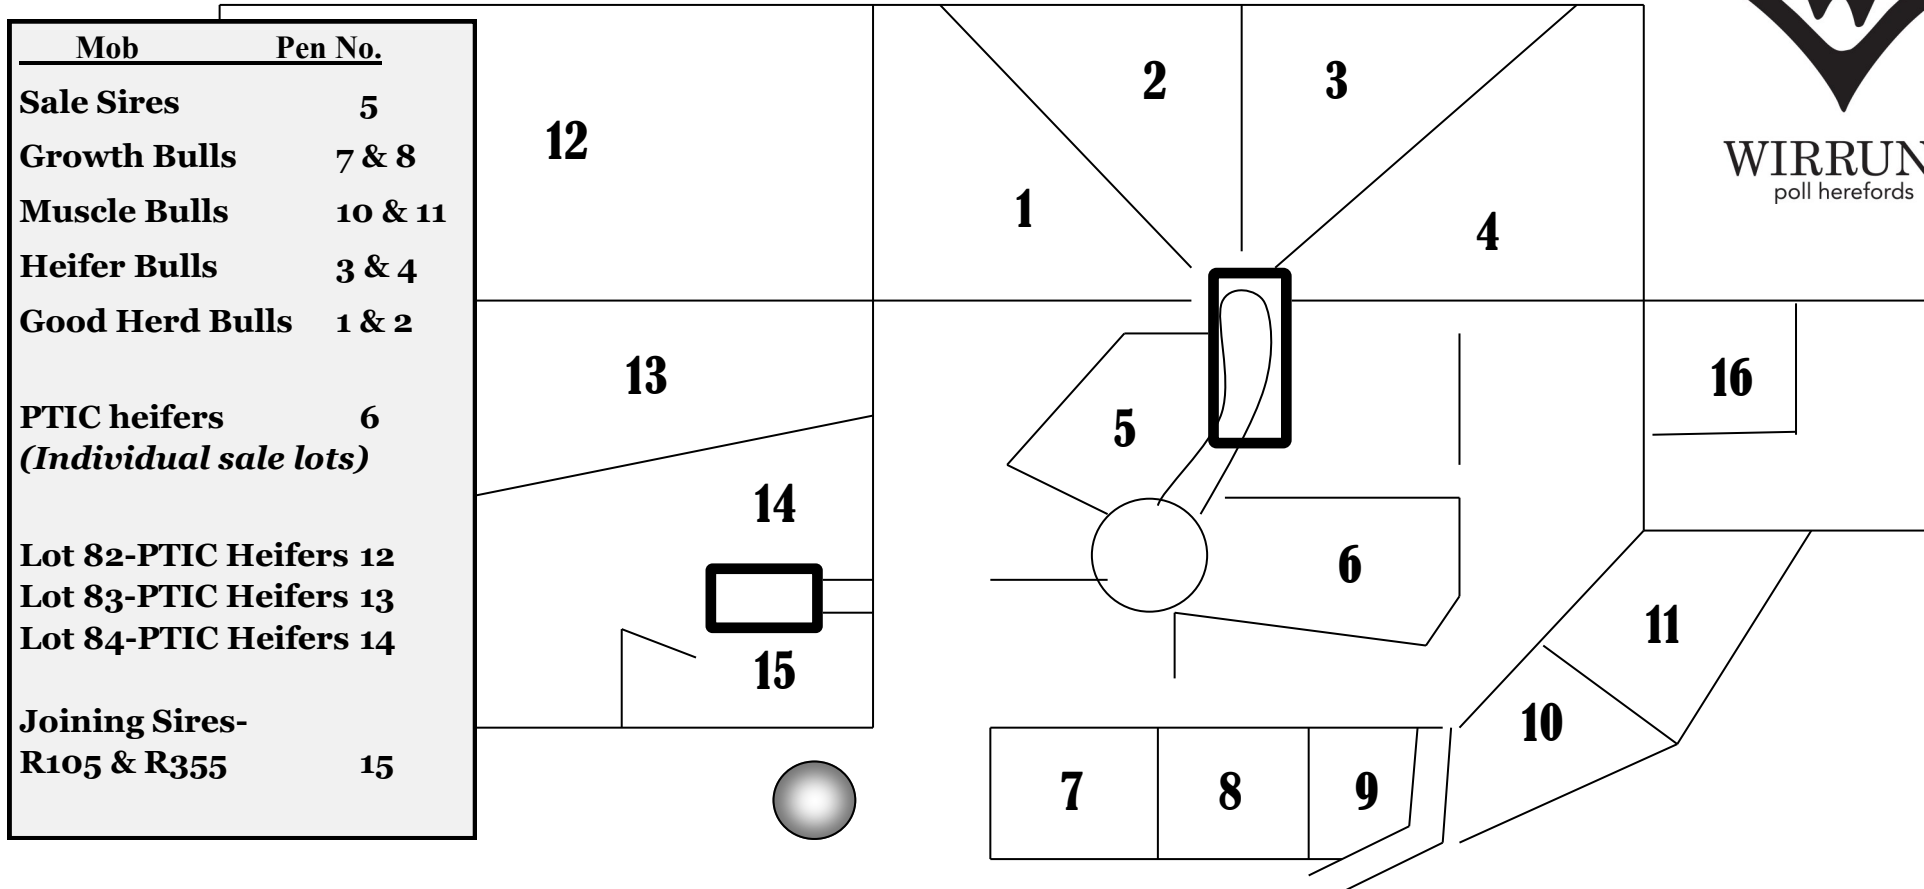

★ Star lots indicated on the sale board represent the breeder’s pick Bulls & Females that best represent their yard group.

The helmsman sale is interfaced with AuctionsPlus. You must be registered with AuctionsPlus at least 24hrs before the sale in order to bid online. Visit the website www.auctionsplus.com.au to register .

We are also encouraging the option to bring your smart-phone or tablet on sale day to place on-line bids from the inspection yards or sale barn.

Cattle Inspection Map

WIRRUNA
poll herefords

Mob	Pen No.
Sale Sires	5
Growth Bulls	7 & 8
Muscle Bulls	10 & 11
Heifer Bulls	3 & 4
Good Herd Bulls	1 & 2
PTIC heifers (Individual sale lots)	6
Lot 82-PTIC Heifers	12
Lot 83-PTIC Heifers	13
Lot 84-PTIC Heifers	14
Joining Sires- R105 & R355	15

Lot No.	Animal		Sire	Weight (kg)	ADWG (kg)
	Tag	Birth-date			
50	R461	27-Aug-20	WIRRUNA PLATO P214	690	0.91
51	R465	28-Aug-20	WIRRUNA PAGE P070	770	1.00
52	R513	7-Sep-20	WIRRUNA PAPA P149	770	1.03
<i>Good Herd Bulls</i>					
53	R043	2-Aug-20	WIRRUNA JUSTIN J13	700	0.85
54	R096	5-Aug-20	YAVENVALE JUKE J022	736	0.94
55	R202	9-Aug-20	YAVENVALE JUKE J022	792	1.02
56	R241	11-Aug-20	WIRRUNA NOVELTY N191	844	1.08
57	R243	11-Aug-20	YAVENVALE JUKE J022	740	0.95
58	R282	13-Aug-20	WIRRUNA NOVELTY N191	770	0.98
59	R288	14-Aug-20	TOBRUK LENNOX	642	0.82
60	R312	16-Aug-20	WIRRUNA NOVELTY N191	746	0.96
61	R319	17-Aug-20	WIRRUNA NOVELTY N191	668	0.85
62	R435	25-Aug-20	NJW 78P TWENTYTWELVE 190Z	662	0.86
63	R446	25-Aug-20	WIRRUNA NOVELTY N191	742	0.97
64	R449	26-Aug-20	WIRRUNA NOVELTY N191	760	0.99
65	R472	28-Aug-20	WIRRUNA PILOT P054	694	0.91
66	R497	2-Sep-20	WIRRUNA PONTIAC P268	686	0.91
67	R553	17-Sep-20	WIRRUNA NOVELTY N191	710	0.96
Sub-total 57				733	0.95
Total of		64		739	0.96