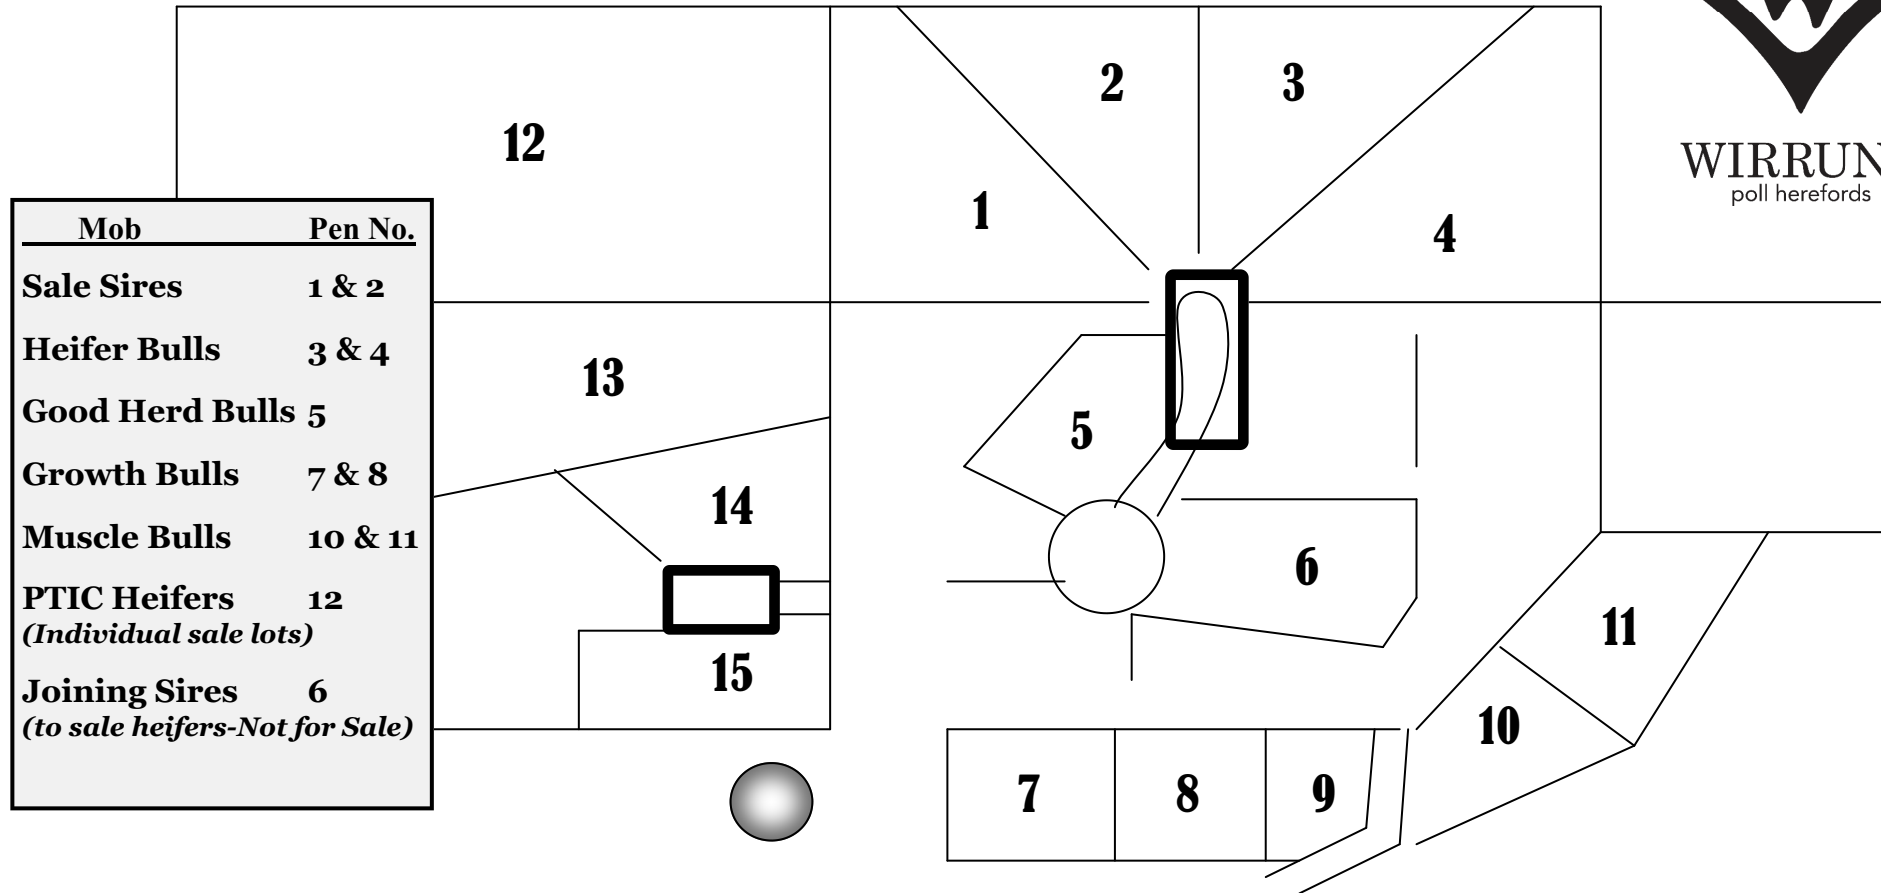

Lot	Tag	Comment
48	K437	Lot withdrawn from sale
Female lots		PTIC Vet Certificate available upon request
55	K024	Foot abcess treated with long acting penicillin in Juy. Injection site swelling still evident.
Bull lots		Minimum of \$500 bids on individual bull lots (1 ♂ 54)
Female lots		Minimum of \$250 bids on individual female lots (55 ♀ 68)

★ Star lots indicated on the sale board represent the breeder's pick Bulls & Females that best represent their yard group.

The helmsman sale is interfaced with AuctionsPlus. If you can't make the sale you can bid from home on your computer or mobile device. Alternatively, you can bring your smart-phone or tablet to the sale and you will be able to bid on that device from the yards or in the sale barn.

You must be registered with AuctionsPlus in order to bid online, so visit the website www.auctionsplus.com.au to register.

Cattle Inspection Map

WIRRUNA
poll herefords

Mob	Pen No.
Sale Sires	1 & 2
Heifer Bulls	3 & 4
Good Herd Bulls	5
Growth Bulls	7 & 8
Muscle Bulls	10 & 11
PTIC Heifers (Individual sale lots)	12
Joining Sires (to sale heifers-Not for Sale)	6

Lot No.	Animal Tag	Birth-date	Sire	Scrotal Size (cm)	Weight (kg)	ADWG (kg)
				22-Aug-16	22-Aug-16	22-Aug-16
45	K526	17-Sep-14	WIRRUNA HARTWIG H297	39	676	0.91
46	K544	22-Sep-14	WIRRUNA HOLLYWOOD H22	36	714	0.96