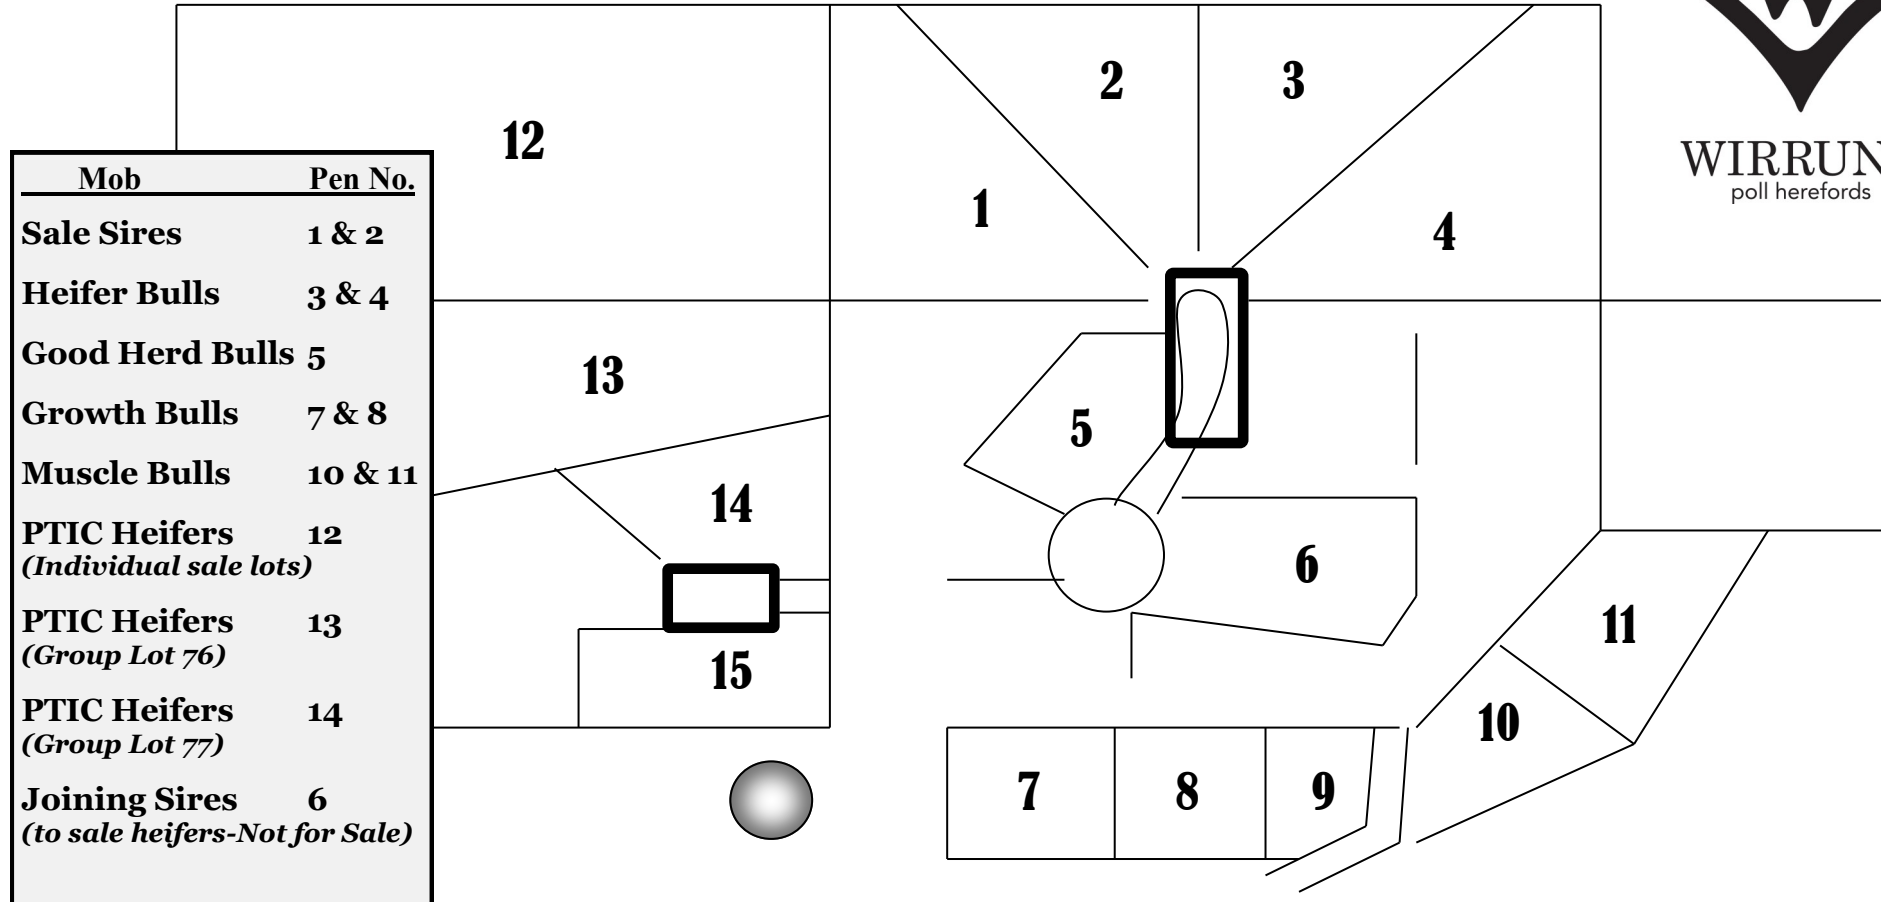

Supplementary Sheet

Spring 2018

- Sale bulls are yarded according to their purpose. See yard map over page.
- The updated weights as of last week are also provided.
- Please also note the supplementary information on sale lots:

Lot	Tag	Comment
15, 21, 22, 24, 27, 31, 41, 45, 51, & 57	M068, M113, M181, M272, M333, M379, M447, M448, M541 & M568	Bull lots withdrawn from sale
10	M033	Mild hock swelling (RHS) —Wirruna guarantee
23	M522	Old Pink-eye scar LHS
53	M424	Scar under jaw from old abscess
59	M080	Old Pink-eye scar RHS
Female lots		PTIC Vet Certificate available upon request
Bull lots		Minimum of \$500 bids on individual bull lots (1 ⚡ 66)
Female lots		Minimum of \$250 bids on individual female lots (67 ⚡ 75)
Female lots		Minimum of \$50 bids on group female lots (76 ⚡ 77)
		<i>Note that the after 1.5 hours of sale time, minimum bid increments may be doubled and timer countdown shortened to 30 seconds at vendors discretion to bring sale to an more timely completion</i>

★ Star lots indicated on the sale board represent the breeder’s pick Bulls & Females that best represent their yard group.

The helmsman sale is interfaced with AuctionsPlus. If you can’t make the sale you can bid from home on your computer or mobile device. You must be registered with AuctionsPlus in order to bid online, so visit the website www.auctionsplus.com.au to register. We are also encouraging the option to bring your smart-phone or tablet on sale day to place on-line bids from the inspection yards or sale barn.

Cattle Inspection Map

WIRRUNA
poll herefords

Mob	Pen No.
Sale Sires	1 & 2
Heifer Bulls	3 & 4
Good Herd Bulls	5
Growth Bulls	7 & 8
Muscle Bulls	10 & 11
PTIC Heifers (Individual sale lots)	12
PTIC Heifers (Group Lot 76)	13
PTIC Heifers (Group Lot 77)	14
Joining Sires (to sale heifers-Not for Sale)	6